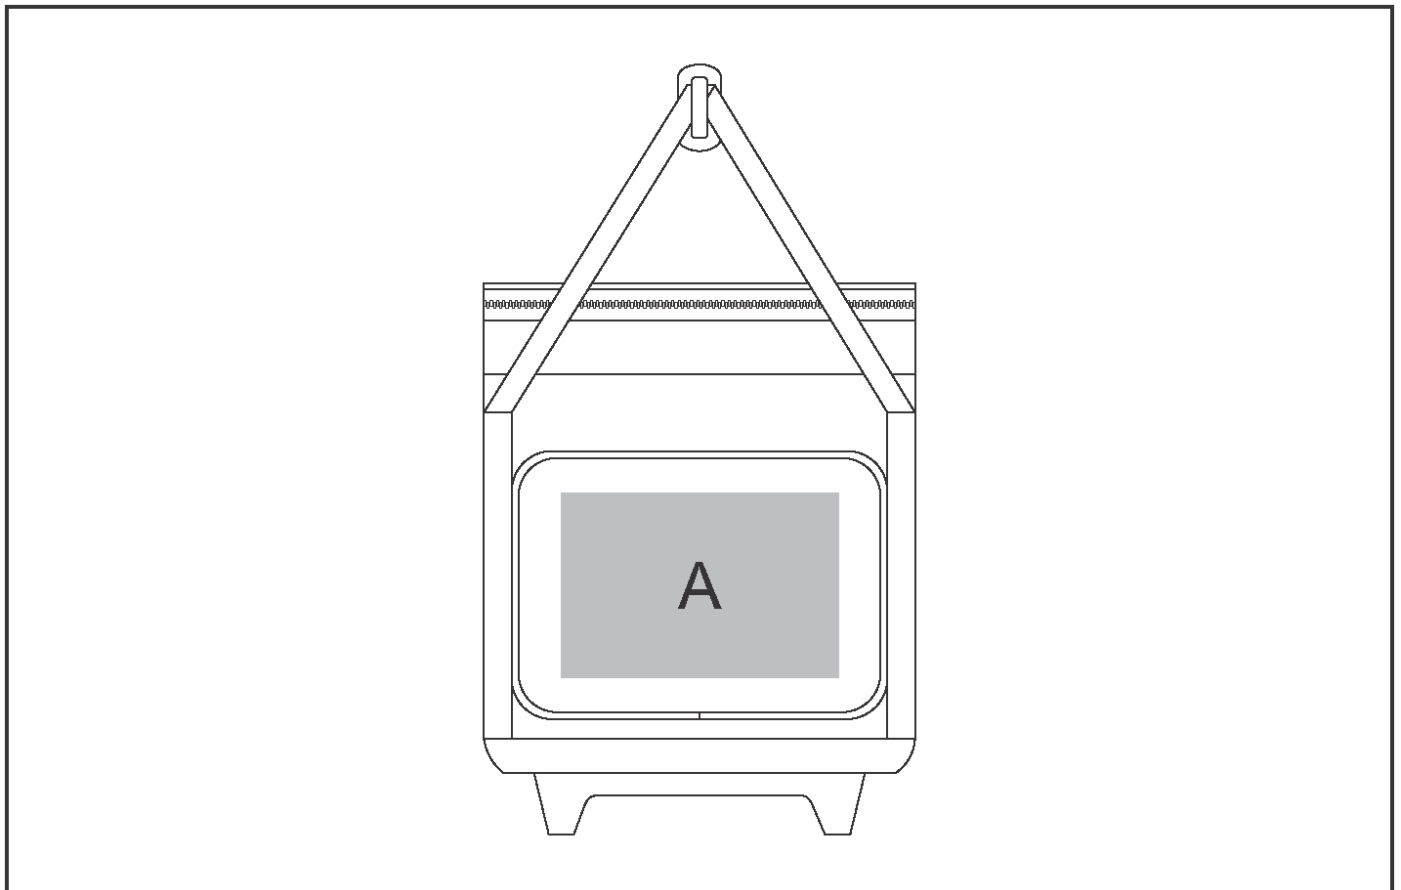

COOL-5088

Pacific Trolley 24-Can Cooler

Need to know:

- - Includes 1-Colour, 1-Position Screen Print (setup fee applies)

Branding Options:

Position A

1. Screen Print (SC)

2 Colours

Size: 180mm wide x 120mm high